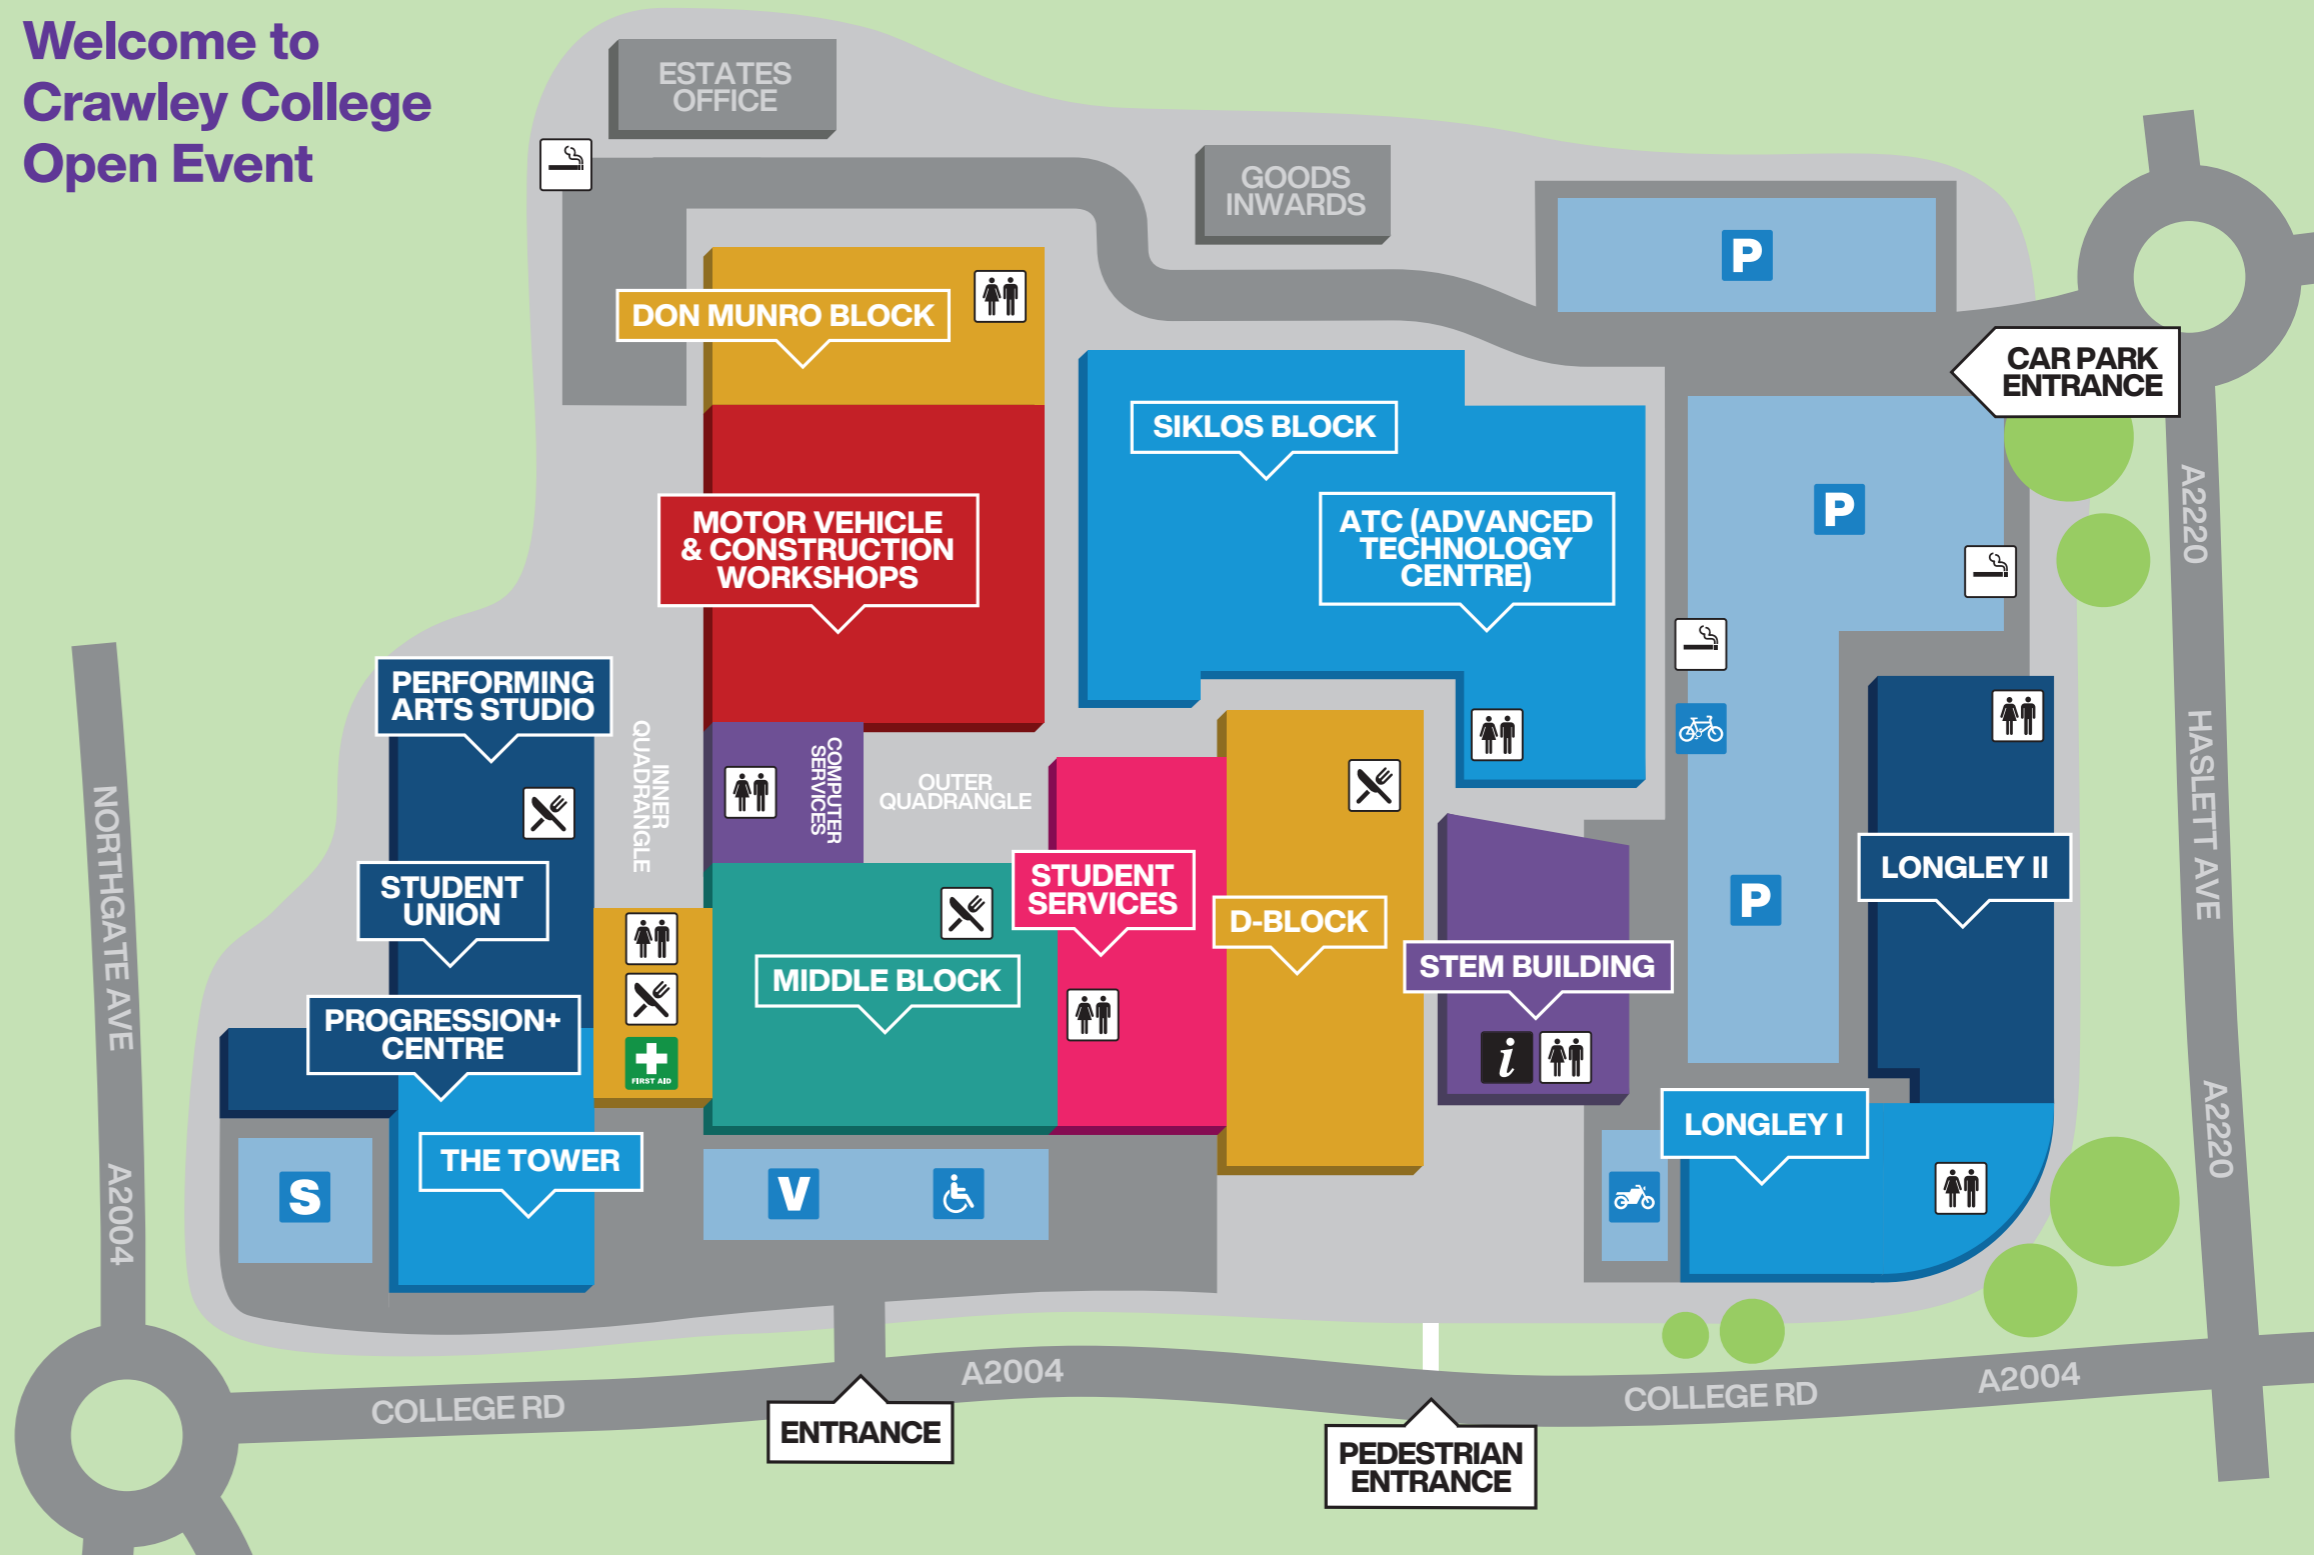

## Find your subject!

Subject	Location
Additional Learning Support	Middle Block - The Learning Zone
Admissions	STEM Building - Reception
Apprenticeships	STEM Building - Reception
Art & Design	D-Block - Art Studio, D102
Beauty	D-Block - 58 Restaurant
Brickwork	Workshops - W001/004/006
Business	D-Block - 58 Restaurant
Carpentry & Joinery	Workshops - W003
Construction Management	Workshops - W001/004/006
Computing & IT	STEM Building - 2nd Floor
Creative Media	STEM Building - 2nd Floor
Early Years	Middle Block - M215 (2nd Floor)
Electrical Installation	Longley I - L104 (1st Floor)
Engineering	STEM Building - 1st Floor
English & Maths (and ESOL)	STEM Building - Reception
ESOL (and English & Maths)	STEM Building - Reception
Foundation Learning	Middle Block - The Learning Zone
Funding and Student Records	STEM Building - Reception
Furniture Making	Workshops - W003
Hairdressing & Barbering	D-Block - 58 Restaurant
Health & Social Care	Middle Block - M208 (2nd Floor)
Health T Level	Middle Block - M208 (2nd Floor)
Healthcare Access	Middle Block - M208 (2nd Floor)
Hospitality	D-Block - 58 Restaurant
Motor Vehicle	Motor Vehicle Workshop (W12)
Performing Arts	Tower - Performing Arts Studio
Plumbing	Longley I - L005 (Ground Floor)
Public Services	Middle Block - ST05 (Ground Floor)
Student Services and Progression +	Middle Block - Student Services
Student Union	Middle Block - Student Services
Travel & Tourism/ Cabin Crew	D Block - 58 Restaurant
T Levels	STEM Building - Reception
Welding & Fabrication	Siklos Block - Welding Workshops

# CAMPUS MAP

Welcome to  
Crawley College  
Open Event

## Key

- |  |  |   |   |
|--|--|---|---|
|  Registration Point |  Visitor Parking        |  Refreshments    |  First Aid   |
|  Car Park           |  Staff / Permit Parking |  Toilets         |  *We run a strict no smoking policy - smoking is only permitted at the designated smoking shelters |
|  Disabled Parking   |  Motorcycle Parking     |  Smoking Shelter |   |